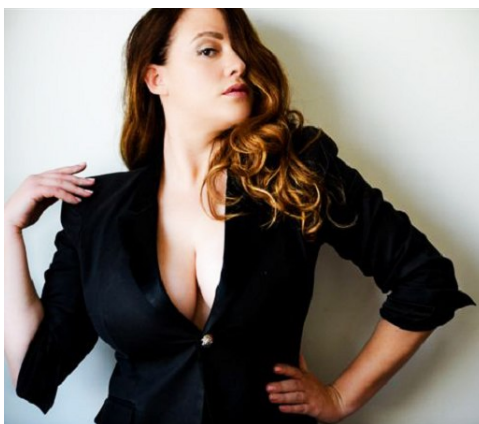

BELLA

Carla Conlin

Height: 5'9 Bust: 43 Hips: 43.5 Waist: 34 Shoe: 10 US Hair: Light Brown Eyes: Brown

BELLA

Carla Conlin

Height: 5'9 Bust: 43 Hips: 43.5 Waist: 34 Shoe: 10 US Hair: Light Brown Eyes: Brown

BELLA

Carla Conlin

Height: 5'9 Bust: 43 Hips: 43.5 Waist: 34 Shoe: 10 US Hair: Light Brown Eyes: Brown