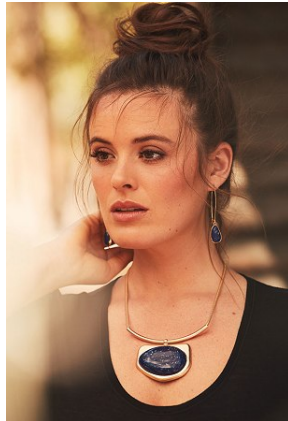

# BELLA

Tia Provost

Height: 5'9.5 Bust: 40 Hips: 42.5 Waist: 30 Shoe: 9.5 US Hair: Brunette Eyes: Hazel