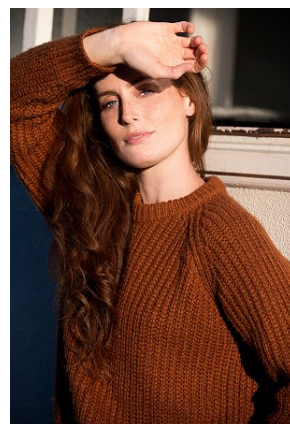

BELLA

Marion Turley

Height: 5'11.5 Bust: 36.5 Hips: 39.5 Waist: 31 Shoe: 11.5 US Hair: Red Eyes: Grey

BELLA

Marion Turley

Height: 5'11.5 Bust: 36.5 Hips: 39.5 Waist: 31 Shoe: 11.5 US Hair: Red Eyes: Grey