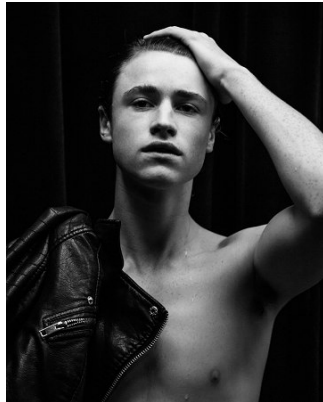

# BELLA

Spencer Wilson

Height: 6'1.5 Waist: 31 Waist: 10.5 US Hair: Brown Eyes: Hazel