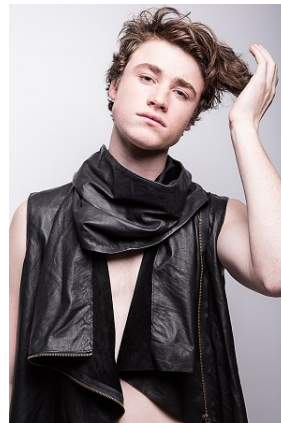

# BELLA

Spencer Wilson

Height: 6'1.5 Waist: 31 Waist: 10.5 US Hair: Brown Eyes: Hazel