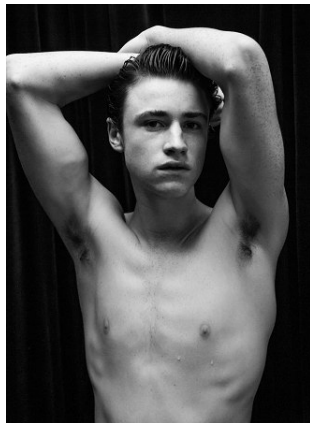

# BELLA

Spencer Wilson

Height: 6'1.5 Waist: 31 Waist: 10.5 US Hair: Brown Eyes: Hazel