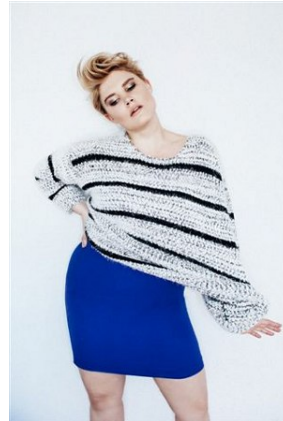

# BELLA

Lily Cummings

Height: 5'10 Bust: 40 Hips: 49 Waist: 38 Shoe: 10 US Hair: Blonde Eyes: Grey

# BELLA

Lily Cummings

Height: 5'10 Bust: 40 Hips: 49 Waist: 38 Shoe: 10 US Hair: Blonde Eyes: Grey

PO Box 504 Manly NSW Australia 1655 tel: +61 2 9976 6685 email: [info@bellamodels.com.au](mailto:info@bellamodels.com.au)