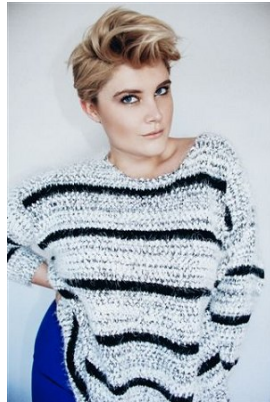

# BELLA

Lily Cummings

Height: 5'10 Bust: 40 Hips: 49 Waist: 38 Shoe: 10 US Hair: Blonde Eyes: Grey

# BELLA

Lily Cummings

Height: 5'10 Bust: 40 Hips: 49 Waist: 38 Shoe: 10 US Hair: Blonde Eyes: Grey

PO Box 504 Manly NSW Australia 1655 tel: +61 2 9976 6685 email: [info@bellamodels.com.au](mailto:info@bellamodels.com.au)