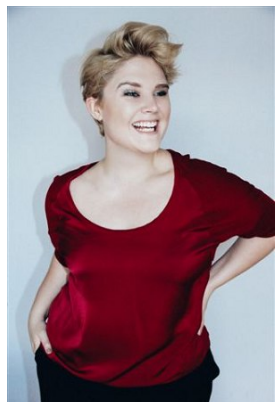

# BELLA

Lily Cummings

Height: 5'10 Bust: 40 Hips: 49 Waist: 38 Shoe: 10 US Hair: Blonde Eyes: Grey

# BELLA

Lily Cummings

Height: 5'10 Bust: 40 Hips: 49 Waist: 38 Shoe: 10 US Hair: Blonde Eyes: Grey

PO Box 504 Manly NSW Australia 1655 tel: +61 2 9976 6685 email: [info@bellamodels.com.au](mailto:info@bellamodels.com.au)