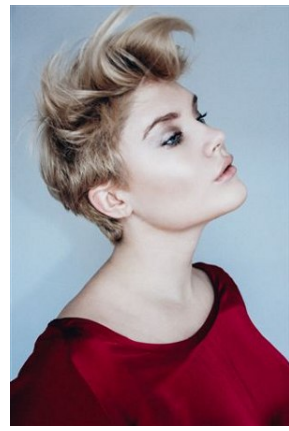

# BELLA

Lily Cummings

Height: 5'10 Bust: 40 Hips: 49 Waist: 38 Shoe: 10 US Hair: Blonde Eyes: Grey

# BELLA

Lily Cummings

Height: 5'10 Bust: 40 Hips: 49 Waist: 38 Shoe: 10 US Hair: Blonde Eyes: Grey

PO Box 504 Manly NSW Australia 1655 tel: +61 2 9976 6685 email: [info@bellamodels.com.au](mailto:info@bellamodels.com.au)