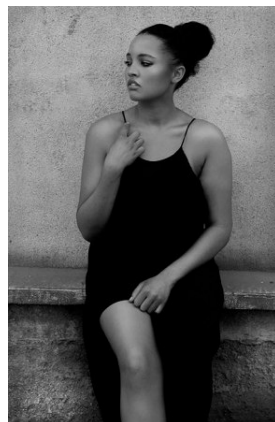

BELLA

Kadiesha

Height: 5'9.5 Bust: 42.5 Hips: 46 Waist: 36.5 Shoe: 9 US Hair: Brown Eyes: Brown

BELLA

Kadiesha

Height: 5'9.5 Bust: 42.5 Hips: 46 Waist: 36.5 Shoe: 9 US Hair: Brown Eyes: Brown