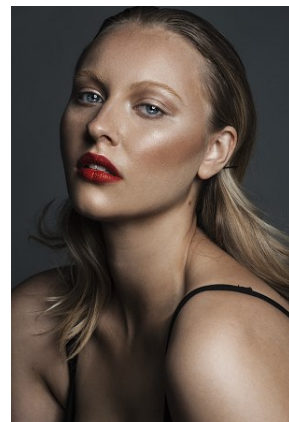

BELLA

Baillie Riddell

Height: 6'0 Bust: 36 Hips: 46 Waist: 32 Shoe: 10 US Hair: Blonde Eyes: Blue

BELLA

Baillie Riddell

Height: 6'0 Bust: 36 Hips: 46 Waist: 32 Shoe: 10 US Hair: Blonde Eyes: Blue