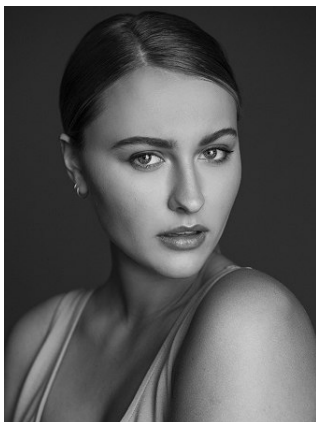

BELLA

Baillie Riddell

Height: 6'0 Bust: 36 Hips: 46 Waist: 32 Shoe: 10 US Hair: Blonde Eyes: Blue

BELLA

Baillie Riddell

Height: 6'0 Bust: 36 Hips: 46 Waist: 32 Shoe: 10 US Hair: Blonde Eyes: Blue