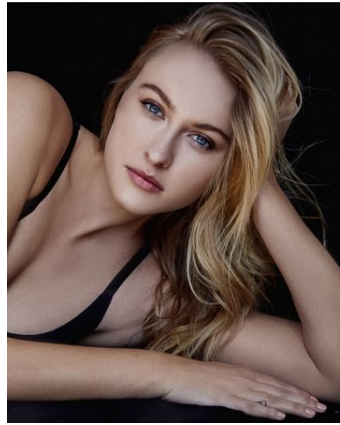

BELLA

Baillie Riddell

Height: 6'0 Bust: 36 Hips: 46 Waist: 32 Shoe: 10 US Hair: Blonde Eyes: Blue

BELLA

Baillie Riddell

Height: 6'0 Bust: 36 Hips: 46 Waist: 32 Shoe: 10 US Hair: Blonde Eyes: Blue

PO Box 504 Manly NSW Australia 1655 tel: +61 2 9976 6685 email: info@bellamodels.com.au