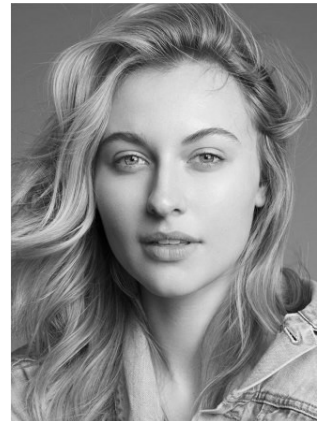

BELLA

Baillie Riddell

Height: 6'0 Bust: 36 Hips: 46 Waist: 32 Shoe: 10 US Hair: Blonde Eyes: Blue

BELLA

Baillie Riddell

Height: 6'0 Bust: 36 Hips: 46 Waist: 32 Shoe: 10 US Hair: Blonde Eyes: Blue

PO Box 504 Manly NSW Australia 1655 tel: +61 2 9976 6685 email: info@bellamodels.com.au