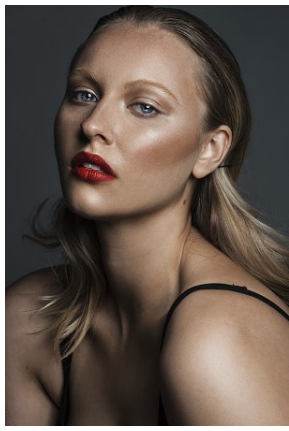

BELLA

Baillie Riddell

Height: 6'0 Bust: 36 Hips: 46 Waist: 32 Shoe: 10 US Hair: Blonde Eyes: Blue

BELLA

Baillie Riddell

Height: 6'0 Bust: 36 Hips: 46 Waist: 32 Shoe: 10 US Hair: Blonde Eyes: Blue

PO Box 504 Manly NSW Australia 1655 tel: +61 2 9976 6685 email: info@bellamodels.com.au