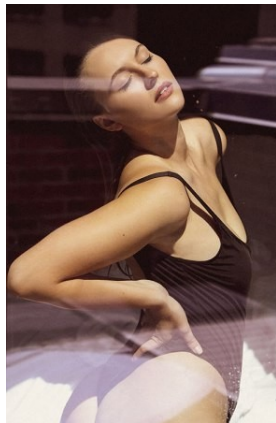

BELLA

Baillie Riddell

Height: 6'0 Bust: 36 Hips: 46 Waist: 32 Shoe: 10 US Hair: Blonde Eyes: Blue

BELLA

Baillie Riddell

Height: 6'0 Bust: 36 Hips: 46 Waist: 32 Shoe: 10 US Hair: Blonde Eyes: Blue

PO Box 504 Manly NSW Australia 1655 tel: +61 2 9976 6685 email: info@bellamodels.com.au