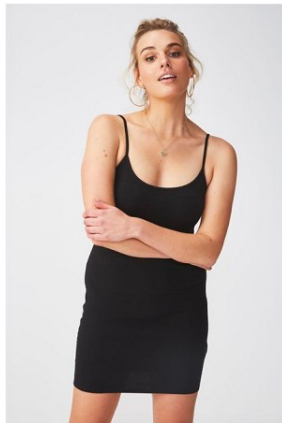

# BELLA

Olivia Louise

Height: 5'10 Bust: 38 Hips: 38.5 Waist: 31.5 Shoe: 10 US Hair: Blonde Eyes: Green