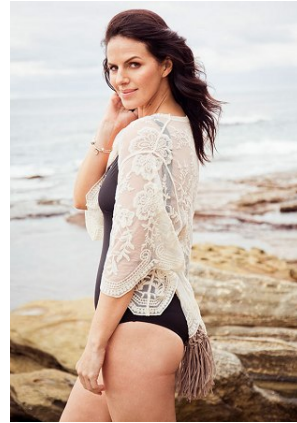

BELLA

Melanie Seehusen

Height: 5'10 Bust: 39 Hips: 40.5 Waist: 31 Shoe: 9.5 US Hair: Brunette Eyes: Brown

BELLA

Melanie Seehusen

Height: 5'10 Bust: 39 Hips: 40.5 Waist: 31 Shoe: 9.5 US Hair: Brunette Eyes: Brown