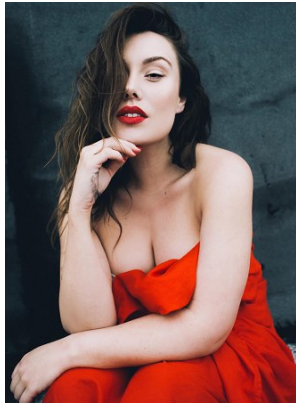

BELLA

Margaret Macpherson

Height: 5'9 Bust: 40 Hips: 43.5 Waist: 33 Shoe: 10 US Hair: Brunette Eyes: Blue

BELLA

Margaret Macpherson

Height: 5'9 Bust: 40 Hips: 43.5 Waist: 33 Shoe: 10 US Hair: Brunette Eyes: Blue

BELLA

Margaret Macpherson

Height: 5'9 Bust: 40 Hips: 43.5 Waist: 33 Shoe: 10 US Hair: Brunette Eyes: Blue