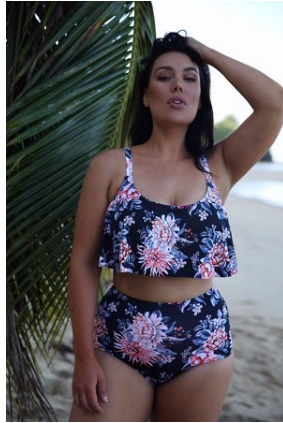

BELLA

Margaret Macpherson

Height: 5'9 Bust: 40 Hips: 43.5 Waist: 33 Shoe: 10 US Hair: Brunette Eyes: Blue

BELLA

Margaret Macpherson

Height: 5'9 Bust: 40 Hips: 43.5 Waist: 33 Shoe: 10 US Hair: Brunette Eyes: Blue

BELLA

Margaret Macpherson

Height: 5'9 Bust: 40 Hips: 43.5 Waist: 33 Shoe: 10 US Hair: Brunette Eyes: Blue