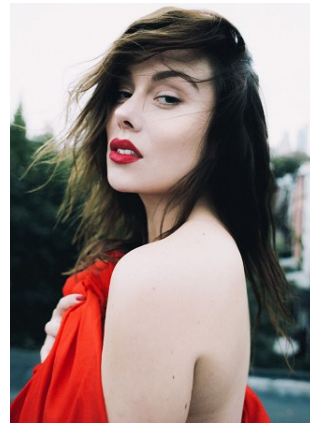

BELLA

Margaret Macpherson

Height: 5'9 Bust: 40 Hips: 43.5 Waist: 33 Shoe: 10 US Hair: Brunette Eyes: Blue

BELLA

Margaret Macpherson

Height: 5'9 Bust: 40 Hips: 43.5 Waist: 33 Shoe: 10 US Hair: Brunette Eyes: Blue

BELLA

Margaret Macpherson

Height: 5'9 Bust: 40 Hips: 43.5 Waist: 33 Shoe: 10 US Hair: Brunette Eyes: Blue