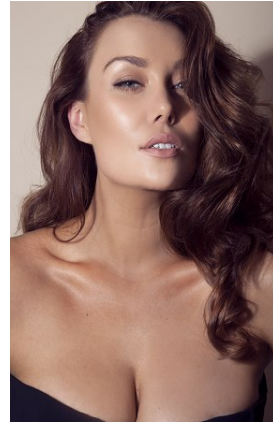

BELLA

Margaret Macpherson

Height: 5'9 Bust: 40 Hips: 43.5 Waist: 33 Shoe: 10 US Hair: Brunette Eyes: Blue

BELLA

Margaret Macpherson

Height: 5'9 Bust: 40 Hips: 43.5 Waist: 33 Shoe: 10 US Hair: Brunette Eyes: Blue

BELLA

Margaret Macpherson

Height: 5'9 Bust: 40 Hips: 43.5 Waist: 33 Shoe: 10 US Hair: Brunette Eyes: Blue