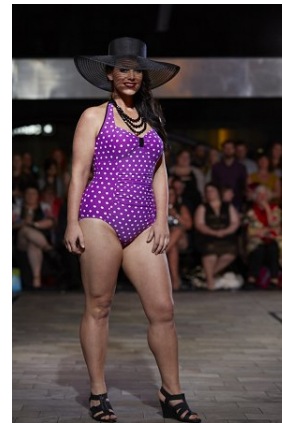

# BELLA

Kelly- Ann O'Bryan

Height: 5'9.5 Bust: 38.5 Hips: 43.5 Waist: 32.5 Shoe: 10.5 US Hair: Brunette Eyes: Hazel

**30-50% off**

a great range of clothing by ESTELLE, PIPER WOMAN, BASQUE WOMAN, BIB, NOUVELLE WOMAN and SUSAN BLAKE from the Plus Size department

ESTELLE  
New - Size  
Midi Size  
Now \$79

FIRST IN  
BEST  
DRESSED.  
LITERALLY.

**50% off** selected ranges by BLAG, BASQUE, LE SPEC, CANCER COUNCIL and FIORELLI

Full figure minimiser bra  
105139. Sizes 14DD,  
16C-DD, 18C-DD,  
20C-DD, 22D-DD.  
Also available  
in white.

# BELLA

Kelly- Ann O'Bryan

Height: 5'9.5 Bust: 38.5 Hips: 43.5 Waist: 32.5 Shoe: 10.5 US Hair: Brunette Eyes: Hazel