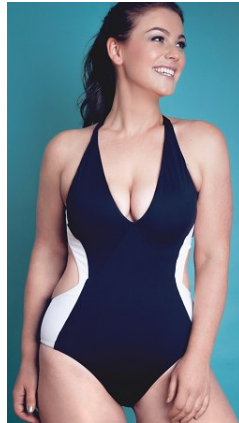

# BELLA

Kelly- Ann O'Bryan

Height: 5'9.5 Bust: 38.5 Hips: 43.5 Waist: 32.5 Shoe: 10.5 US Hair: Brunette Eyes: Hazel

**30-50% off**

a great range of clothing by ESTELLE, PIPER WOMAN, BASQUE WOMAN, BIB, NOUVELLE WOMAN and SUSAN BLAKE from the Plus Size department

ESTELLE  
New - Size  
Midi Size  
Now \$79

FIRST IN  
BEST  
DRESSED.  
LITERALLY.

**50% off** selected ranges by BLAG, BASQUE, LE SPEC, CANCER COUNCIL and FIORELLI

Full figure minimiser bra  
105139. Sizes 14DD,  
16C-DD, 18C-DD,  
20C-DD, 22D-DD.  
Also available  
in white.

# BELLA

Kelly- Ann O'Bryan

Height: 5'9.5 Bust: 38.5 Hips: 43.5 Waist: 32.5 Shoe: 10.5 US Hair: Brunette Eyes: Hazel