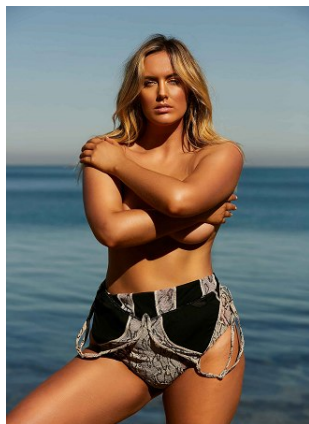

BELLA

Jess King

Height: 5'9.5 Bust: 38.5 Hips: 44 Waist: 32 Shoe: 9 US Hair: Blonde Eyes: Green

BELLA

Jess King

Height: 5'9.5 Bust: 38.5 Hips: 44 Waist: 32 Shoe: 9 US Hair: Blonde Eyes: Green

BELLA

Jess King

Height: 5'9.5 Bust: 38.5 Hips: 44 Waist: 32 Shoe: 9 US Hair: Blonde Eyes: Green