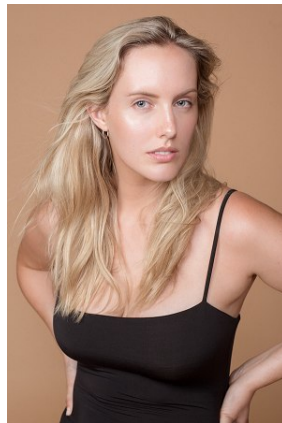

BELLA

Jess King

Height: 5'9.5 Bust: 38.5 Hips: 44 Waist: 32 Shoe: 9 US Hair: Blonde Eyes: Green

BELLA

Jess King

Height: 5'9.5 Bust: 38.5 Hips: 44 Waist: 32 Shoe: 9 US Hair: Blonde Eyes: Green

BELLA

Jess King

Height: 5'9.5 Bust: 38.5 Hips: 44 Waist: 32 Shoe: 9 US Hair: Blonde Eyes: Green