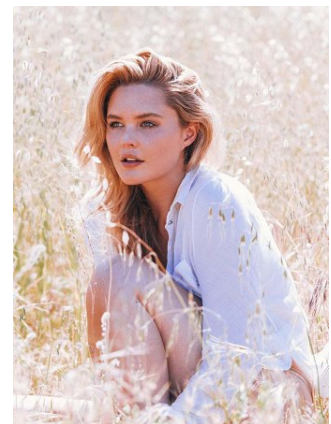

# BELLA

Geo Burke

Height: 5'10.5 Bust: 38 Hips: 45 Waist: 33 Hair: Blonde Eyes: Blue