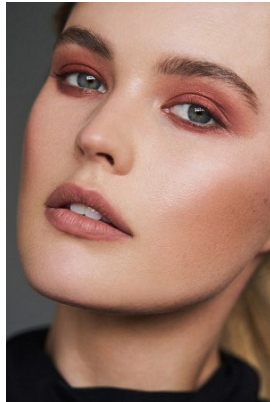

# BELLA

Geo Burke

Height: 5'10.5 Bust: 38 Hips: 45 Waist: 33 Hair: Blonde Eyes: Blue