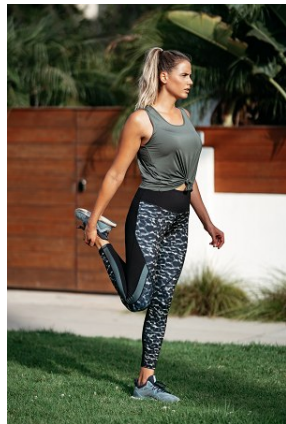

# BELLA

Daniela Rose

Height: 6'1 Bust: 39.5 Hips: 41.5 Waist: 31 Shoe: 11 US Hair: Dark  
Blonde Eyes: Brown