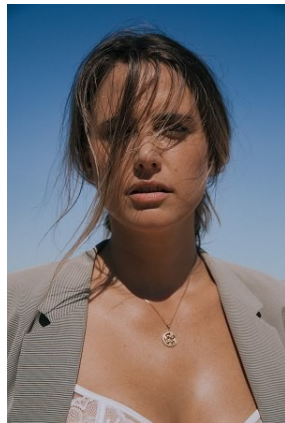

BELLA

Daniela Rose

Height: 6'1 Bust: 41.5 Hips: 42.5 Waist: 34 Shoe: 11 US Hair: Dark Blonde Eyes: Brown

BELLA

Daniela Rose

Height: 6'1 Bust: 41.5 Hips: 42.5 Waist: 34 Shoe: 11 US Hair: Dark Blonde Eyes: Brown