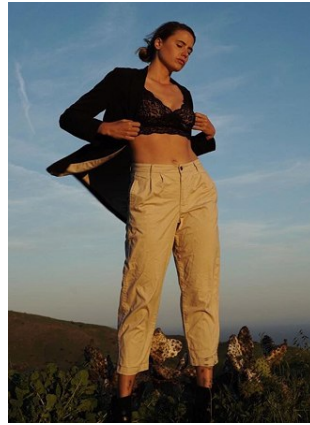

BELLA

Daniela Rose

Height: 6'1 Bust: 41.5 Hips: 42.5 Waist: 34 Shoe: 11 US Hair: Dark Blonde Eyes: Brown

BELLA

Daniela Rose

Height: 6'1 Bust: 41.5 Hips: 42.5 Waist: 34 Shoe: 11 US Hair: Dark Blonde Eyes: Brown