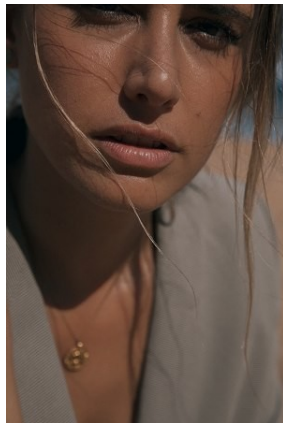

BELLA

Daniela Rose

Height: 6'1 Bust: 41.5 Hips: 42.5 Waist: 34 Shoe: 11 US Hair: Dark Blonde Eyes: Brown

BELLA

Daniela Rose

Height: 6'1 Bust: 41.5 Hips: 42.5 Waist: 34 Shoe: 11 US Hair: Dark Blonde Eyes: Brown