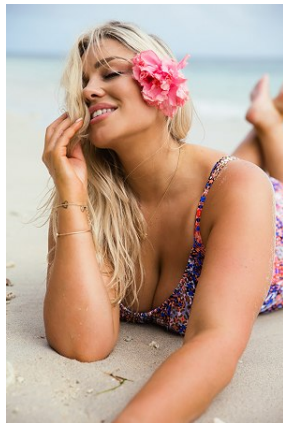

BELLA

Chanel Fucile

Height: 5'7.5 Bust: 42 Hips: 47 Waist: 35 Shoe: 10 US Hair: Blonde Eyes: Blue

BELLA

Chanel Fucile

Height: 5'7.5 Bust: 42 Hips: 47 Waist: 35 Shoe: 10 US Hair: Blonde Eyes: Blue

BELLA

Chanel Fucile

Height: 5'7.5 Bust: 42 Hips: 47 Waist: 35 Shoe: 10 US Hair: Blonde Eyes: Blue