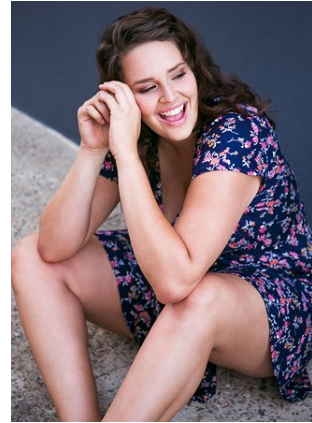

# BELLA

Blaise McCann

Height: 6'0 Bust: 44 Hips: 49.5 Waist: 38 Hair: Brunette Eyes: Hazel