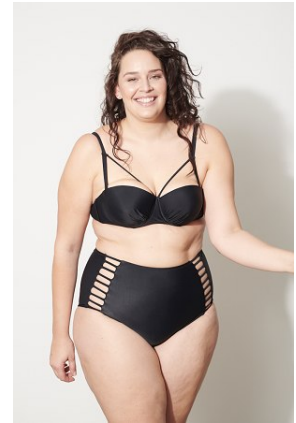

# BELLA

Blaise McCann

Height: 6'0 Bust: 44 Hips: 49.5 Waist: 38 Hair: Brunette Eyes: Hazel