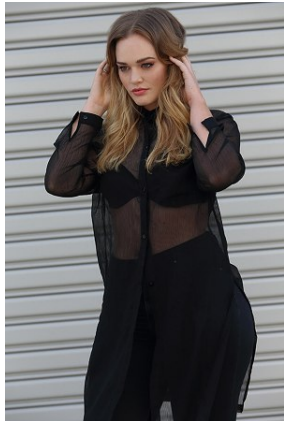

# BELLA

Belle Leslie

Height: 5'8 Bust: 34.5 Hips: 42.5 Waist: 30 Shoe: 9 US Hair: Red Eyes: Green