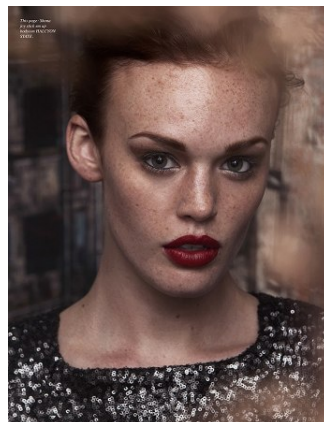

# BELLA

Belle Leslie

Height: 5'8 Bust: 34.5 Hips: 42.5 Waist: 30 Shoe: 9 US Hair: Red Eyes: Green