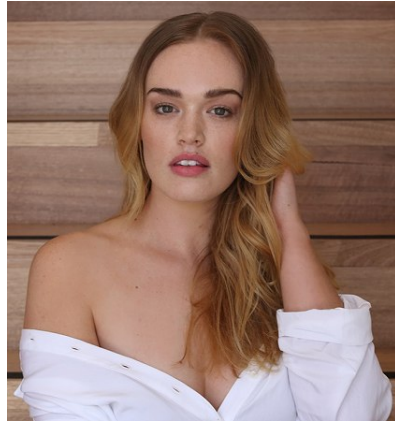

# BELLA

Belle Leslie

Height: 5'8 Bust: 34.5 Hips: 42.5 Waist: 30 Shoe: 9 US Hair: Red Eyes: Green