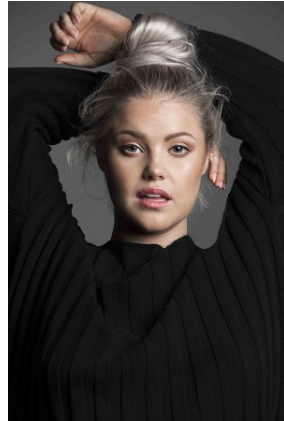

BELLA

Allie Athanasio

Height: 5'6.5 Bust: 45.5 Hips: 47 Waist: 41.5 Shoe: 8 US Hair: Blonde Eyes: Blue

BELLA

Allie Athanasio

Height: 5'6.5 Bust: 45.5 Hips: 47 Waist: 41.5 Shoe: 8 US Hair: Blonde Eyes: Blue

BELLA

Allie Athanasio

Height: 5'6.5 Bust: 45.5 Hips: 47 Waist: 41.5 Shoe: 8 US Hair: Blonde Eyes: Blue