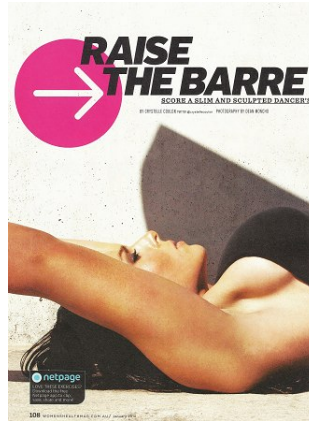

BELLA

Alice Scott

Height: 5'5.5 Bust: 34 Hips: 36.5 Waist: 27 Hair: Brunette Eyes: Blue

BELLA

Alice Scott

Height: 5'5.5 Bust: 34 Hips: 36.5 Waist: 27 Hair: Brunette Eyes: Blue