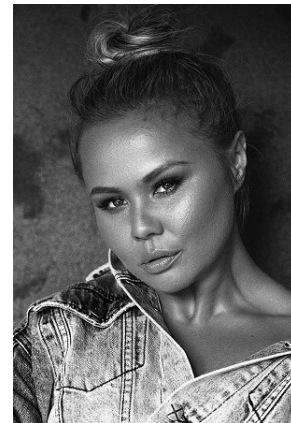

# BELLA

Annmaree Lindfors

Height: 5'5 Bust: 38 Hips: 39 Waist: 34 Shoe: 7.5 US Hair: Blonde Eyes: Brown