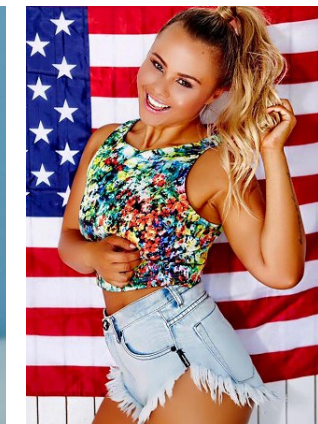

# BELLA

Annmaree Lindfors

Height: 5'5 Bust: 38 Hips: 39 Waist: 34 Shoe: 7.5 US Hair: Blonde Eyes: Brown