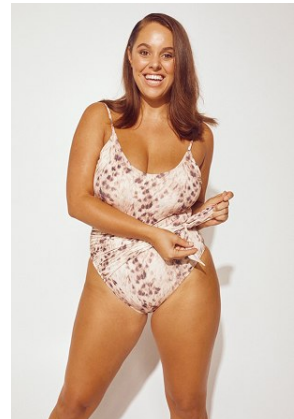

# BELLA

Hollie Azzopardi

Height: 5'7.5 Bust: 43.5 Hips: 42 Waist: 33 Shoe: 9.5 US Hair: Brown Eyes: Brown