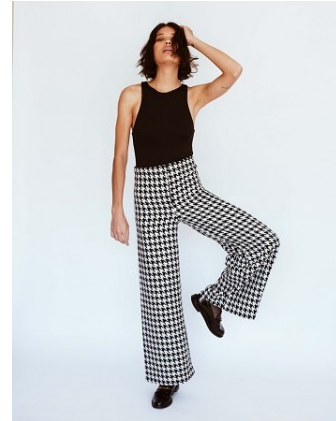

# BELLA

Bianca Beaman

Height: 5'10.5 Bust: 33 Hips: 35 Waist: 26 Shoe: 10 US Hair: Brunette Eyes: Brown