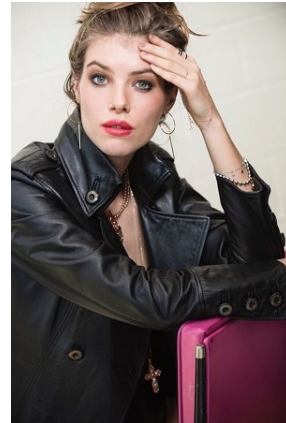

BELLA

Estelle Harrop

Height: 5'9.5 Bust: 34 Hips: 35.5 Waist: 26 Hair: Light Brown Eyes: Green

BELLA

Estelle Harrop

Height: 5'9.5 Bust: 34 Hips: 35.5 Waist: 26 Hair: Light Brown Eyes: Green