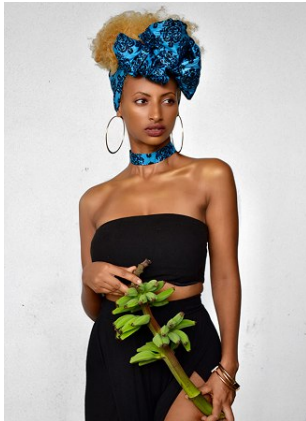

# BELLA

Gizzy Taye

Height: 5'4 Bust: 32 Hips: 37.5 Waist: 26.5 Shoe: 7.5 US Hair: Brown Eyes: Brown

# BELLA

Gizzy Teye

Height: 5'4 Bust: 32 Hips: 37.5 Waist: 26.5 Shoe: 7.5 US Hair: Brown Eyes: Brown