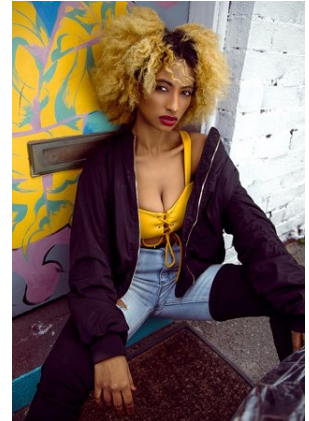

# BELLA

Gizzy Taye

Height: 5'4 Bust: 32 Hips: 37.5 Waist: 26.5 Shoe: 7.5 US Hair: Brown Eyes: Brown

# BELLA

Gizzy Teye

Height: 5'4 Bust: 32 Hips: 37.5 Waist: 26.5 Shoe: 7.5 US Hair: Brown Eyes: Brown