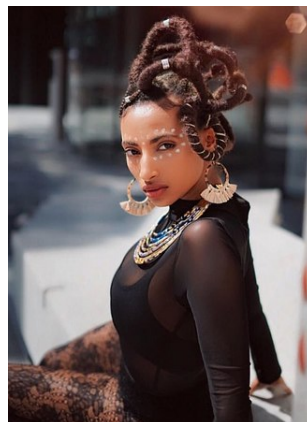

# BELLA

Gizzy Taye

Height: 5'4 Bust: 32 Hips: 37.5 Waist: 26.5 Shoe: 7.5 US Hair: Brown Eyes: Brown

# BELLA

Gizzy Teye

Height: 5'4 Bust: 32 Hips: 37.5 Waist: 26.5 Shoe: 7.5 US Hair: Brown Eyes: Brown