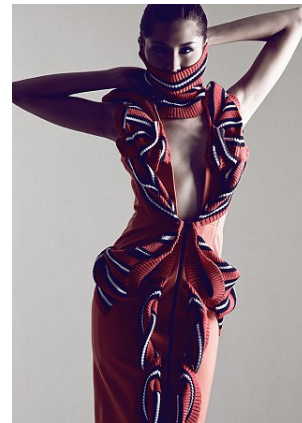

BELLA

Jodilly Pendre

Height: 5'10 Bust: 28.5â€³ Hips: 34.5 Waist: 24 Hair: Black Eyes: Hazel

BELLA

Jodilly Pendre

Height: 5'10 Bust: 28.5 Hips: 34.5 Waist: 24 Hair: Black Eyes: Hazel