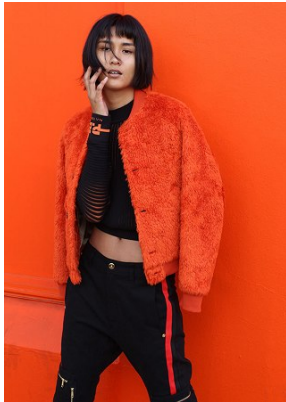

BELLA

Jodilly Pendre

Height: 5'10 Bust: 28.5â€³ Hips: 34.5 Waist: 24 Hair: Black Eyes: Hazel

BELLA

Jodilly Pendre

Height: 5'10 Bust: 28.5 Hips: 34.5 Waist: 24 Hair: Black Eyes: Hazel