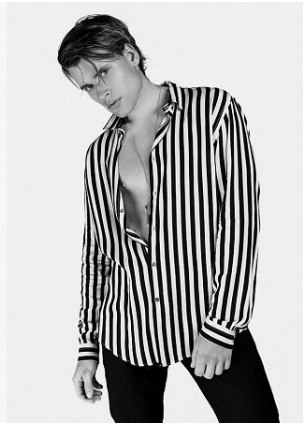

# BELLA

Kevin McMahon

Height: 6'0.5 Waist: 31 Waist: 11.5 US Hair: Brown Eyes: Blue

PO Box 504 Manly NSW Australia 1655 tel: +61 2 9976 6685 email: [info@bellamodels.com.au](mailto:info@bellamodels.com.au)