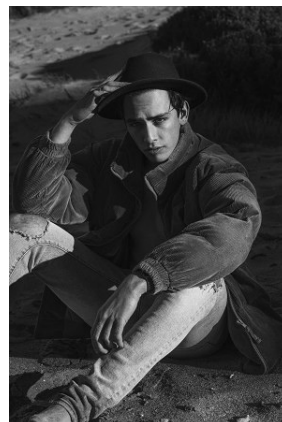

# BELLA

Joshua Meyerov

Height: 6'0 Waist: 30 Hair: Dark Brown Eyes: Brown