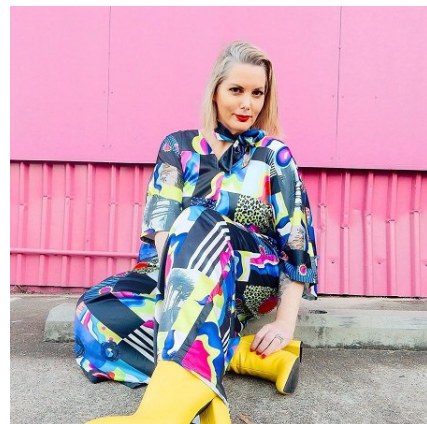

# BELLA

Melinda Woods

Height: 5'7 Bust: 41.5 Hips: 44 Waist: 40.5 Shoe: 9 US Hair: Blonde Eyes: Blue