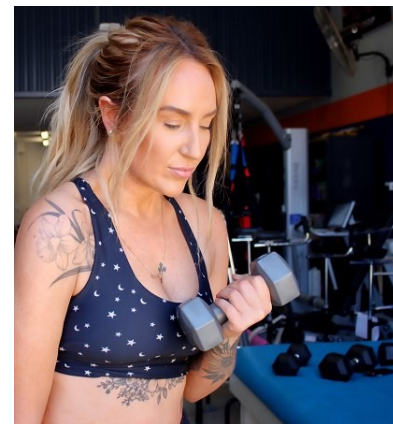

BELLA

Rhiannon Tracey

Height: 5'9.5 Bust: 38 Hips: 42.5 Waist: 33 Shoe: 10 US Hair: Blonde Eyes: Blue

BELLA

Rhiannon Tracey

Height: 5'9.5 Bust: 38 Hips: 42.5 Waist: 33 Shoe: 10 US Hair: Blonde Eyes: Blue