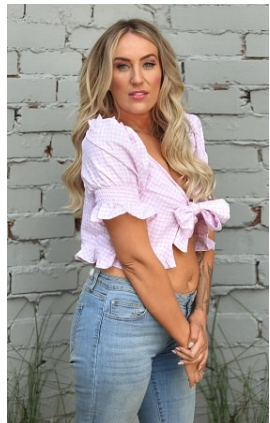

BELLA

Rhiannon Tracey

Height: 5'9.5 Bust: 38 Hips: 42.5 Waist: 33 Shoe: 10 US Hair: Blonde Eyes: Blue

BELLA

Rhiannon Tracey

Height: 5'9.5 Bust: 38 Hips: 42.5 Waist: 33 Shoe: 10 US Hair: Blonde Eyes: Blue