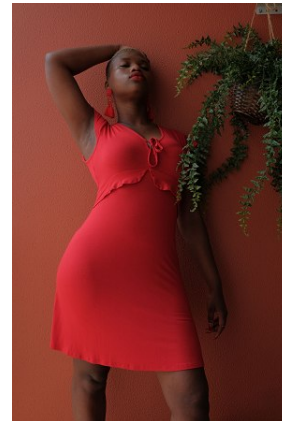

BELLA

Khadija Gbla

Height: 5'7.5 Bust: 36.5 Hips: 43.5 Waist: 31 Shoe: 8 US Hair: Brown Eyes: Brown

BELLA

Khadija Gbla

Height: 5'7.5 Bust: 36.5 Hips: 43.5 Waist: 31 Shoe: 8 US Hair: Brown Eyes: Brown

"I CAN'T IMAGINE I'LL
EVER STOP FIGHTING
FOR WHAT IS RIGHT"