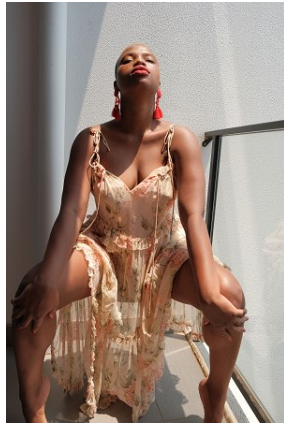

BELLA

Khadija Gbla

Height: 5'7.5 Bust: 36.5 Hips: 43.5 Waist: 31 Shoe: 8 US Hair: Brown Eyes: Brown

BELLA

Khadija Gbla

Height: 5'7.5 Bust: 36.5 Hips: 43.5 Waist: 31 Shoe: 8 US Hair: Brown Eyes: Brown

"I CAN'T IMAGINE I'LL
EVER STOP FIGHTING
FOR WHAT IS RIGHT"