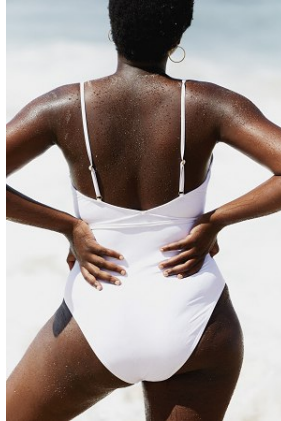

BELLA

Mukisa Mbunsu

Height: 5'8 Bust: 35 Hips: 38.5 Waist: 29.5 Shoe: 10 US Hair: Black Eyes: Brown

BELLA

Mukisa Mbunsu

Height: 5'8 Bust: 35 Hips: 38.5 Waist: 29.5 Shoe: 10 US Hair: Black Eyes: Brown