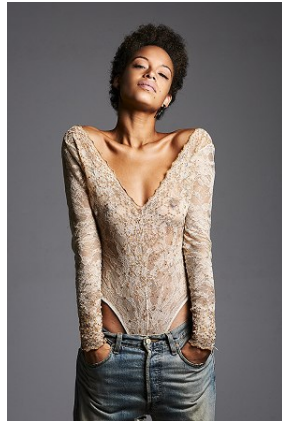

BELLA

Anissa Von Busse

Height: 5'9 Bust: 33 Hips: 36 Waist: 26 Shoe: 9 US Hair: Brown Eyes: Green

BELLA

Anissa Von Busse

Height: 5'9 Bust: 33 Hips: 36 Waist: 26 Shoe: 9 US Hair: Brown Eyes: Green

BELLA

Anissa Von Busse

Height: 5'9 Bust: 33 Hips: 36 Waist: 26 Shoe: 9 US Hair: Brown Eyes: Green