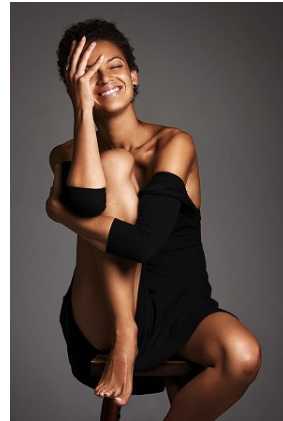

BELLA

Anissa Von Busse

Height: 5'9 Bust: 33 Hips: 36 Waist: 26 Shoe: 9 US Hair: Brown Eyes: Green

BELLA

Anissa Von Busse

Height: 5'9 Bust: 33 Hips: 36 Waist: 26 Shoe: 9 US Hair: Brown Eyes: Green

BELLA

Anissa Von Busse

Height: 5'9 Bust: 33 Hips: 36 Waist: 26 Shoe: 9 US Hair: Brown Eyes: Green