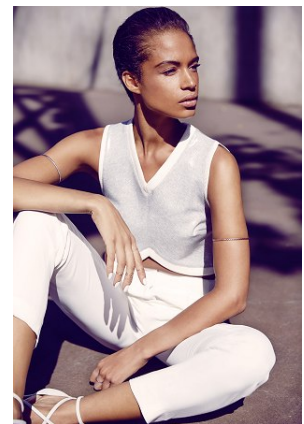

BELLA

Anissa Von Busse

Height: 5'9 Bust: 33 Hips: 36 Waist: 26 Shoe: 9 US Hair: Brown Eyes: Green

BELLA

Anissa Von Busse

Height: 5'9 Bust: 33 Hips: 36 Waist: 26 Shoe: 9 US Hair: Brown Eyes: Green

BELLA

Anissa Von Busse

Height: 5'9 Bust: 33 Hips: 36 Waist: 26 Shoe: 9 US Hair: Brown Eyes: Green