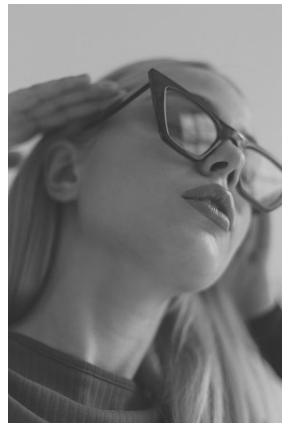

# BELLA

Jadiee Collins

Height: 5'10 Bust: 33 Hips: 33 Waist: 26 Shoe: 12.5 US Hair: Ash Blonde Eyes: Brown

# BELLA

Jadie Collins

Height: 5'10 Bust: 33 Hips: 33 Waist: 26 Shoe: 12.5 US Hair: Ash Blonde Eyes: Brown