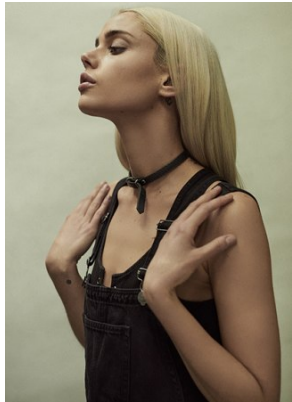

# BELLA

Jadiee Collins

Height: 5'10 Bust: 33 Hips: 33 Waist: 26 Shoe: 12.5 US Hair: Ash Blonde Eyes: Brown

# BELLA

Jadie Collins

Height: 5'10 Bust: 33 Hips: 33 Waist: 26 Shoe: 12.5 US Hair: Ash Blonde Eyes: Brown