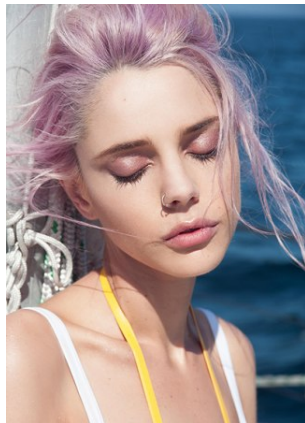

# BELLA

Jadiee Collins

Height: 5'10 Bust: 33 Hips: 33 Waist: 26 Shoe: 12.5 US Hair: Ash Blonde Eyes: Brown

# BELLA

Jadie Collins

Height: 5'10 Bust: 33 Hips: 33 Waist: 26 Shoe: 12.5 US Hair: Ash Blonde Eyes: Brown