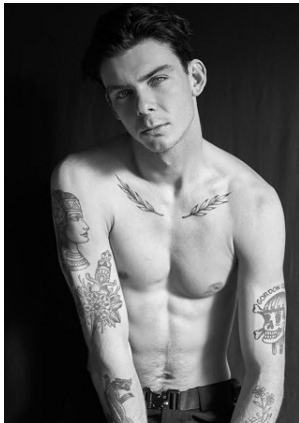

# BELLA

Jordon Congdon

Height: 6'2.5 Waist: 30 Waist: 9.5 US Hair: Dark Brown Eyes: Blue