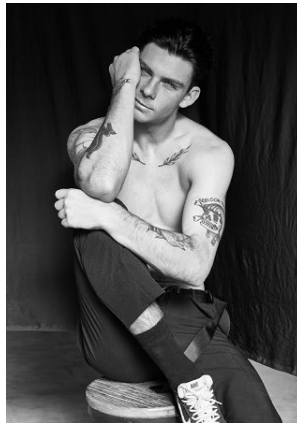

# BELLA

Jordon Congdon

Height: 6'2.5 Waist: 30 Waist: 9.5 US Hair: Dark Brown Eyes: Blue