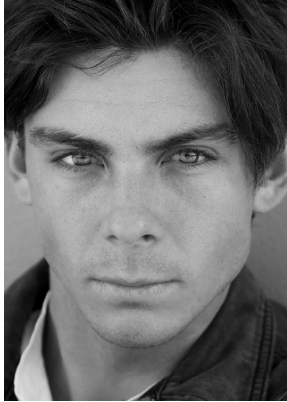

# BELLA

Jordon Congdon

Height: 6'2.5 Waist: 30 Waist: 9.5 US Hair: Dark Brown Eyes: Blue