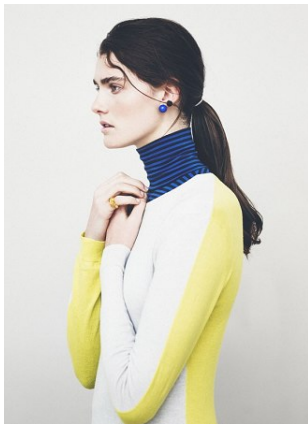

BELLA

Catherine Grant

Height: 5'11 Bust: 34.5 Hips: 37 Waist: 27.5 Shoe: 10 US Hair: Brown Venetian Eyes: Hazel

BELLA

Catherine Grant

Height: 5'11 Bust: 34.5 Hips: 37 Waist: 27.5 Shoe: 10 US Hair: Brown Venetian Eyes: Hazel

BELLA

Catherine Grant

Height: 5'11 Bust: 34.5 Hips: 37 Waist: 27.5 Shoe: 10 US Hair: Brown Venetian Eyes: Hazel