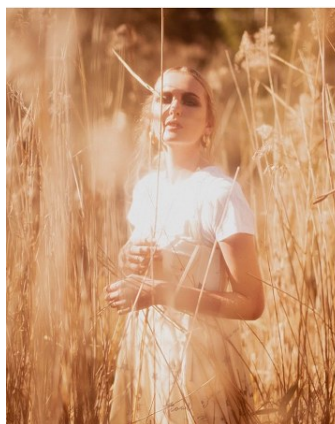

# BELLA

Chloe Wynne

Height: 5'9.5 Bust: 34 Hips: 37 Waist: 25.5 Shoe: 9 US Hair: Blonde Eyes: Green