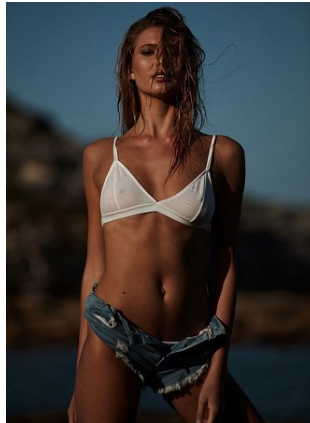

BELLA

Nikki McClean

Height: 5'11 Bust: 35 Hips: 35.5 Waist: 24 Shoe: 8 US Hair: Blonde Eyes: Green

BELLA

Nikki McClean

Height: 5'11 Bust: 35 Hips: 35.5 Waist: 24 Shoe: 8 US Hair: Blonde Eyes: Green

BELLA

Nikki McClean

Height: 5'11 Bust: 35 Hips: 35.5 Waist: 24 Shoe: 8 US Hair: Blonde Eyes: Green