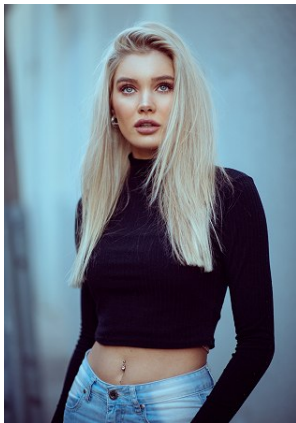

BELLA

Elise Faust

Height: 5'9.5 Bust: 34.5 Hips: 37 Waist: 25 Shoe: 9.5 US Hair: Blonde Eyes: Grey

BELLA

Elise Faust

Height: 5'9.5 Bust: 34.5 Hips: 37 Waist: 25 Shoe: 9.5 US Hair: Blonde Eyes: Grey