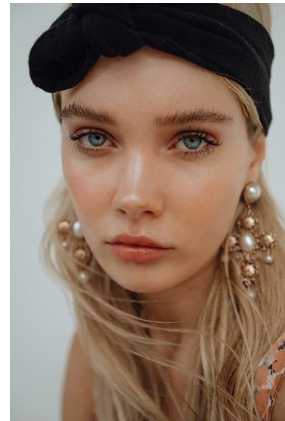

BELLA

Elise Faust

Height: 5'9.5 Bust: 34.5 Hips: 37 Waist: 25 Shoe: 9.5 US Hair: Blonde Eyes: Grey

BELLA

Elise Faust

Height: 5'9.5 Bust: 34.5 Hips: 37 Waist: 25 Shoe: 9.5 US Hair: Blonde Eyes: Grey