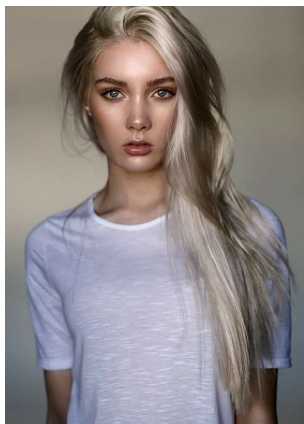

BELLA

Elise Faust

Height: 5'9.5 Bust: 34.5 Hips: 37 Waist: 25 Shoe: 9.5 US Hair: Blonde Eyes: Grey

BELLA

Elise Faust

Height: 5'9.5 Bust: 34.5 Hips: 37 Waist: 25 Shoe: 9.5 US Hair: Blonde Eyes: Grey