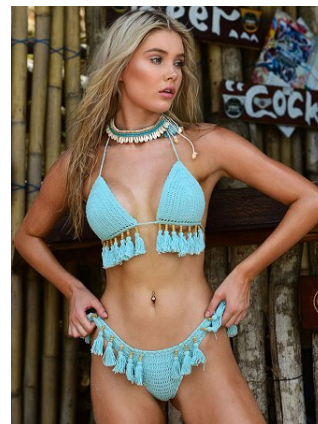

BELLA

Elise Faust

Height: 5'9.5 Bust: 34.5 Hips: 37 Waist: 25 Shoe: 9.5 US Hair: Blonde Eyes: Grey

BELLA

Elise Faust

Height: 5'9.5 Bust: 34.5 Hips: 37 Waist: 25 Shoe: 9.5 US Hair: Blonde Eyes: Grey