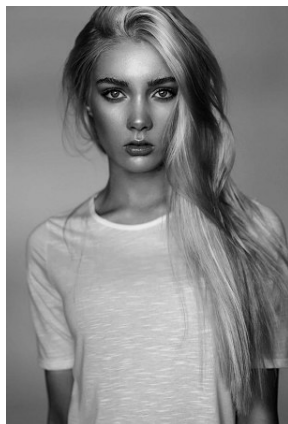

BELLA

Elise Faust

Height: 5'9.5 Bust: 34.5 Hips: 37 Waist: 25 Shoe: 9.5 US Hair: Blonde Eyes: Grey

BELLA

Elise Faust

Height: 5'9.5 Bust: 34.5 Hips: 37 Waist: 25 Shoe: 9.5 US Hair: Blonde Eyes: Grey