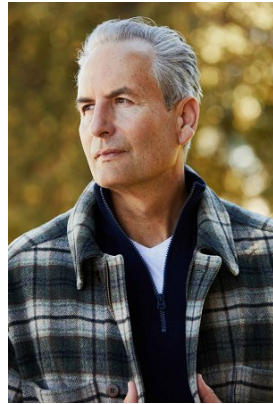

BELLA

Robin Asher

Height: 6'1 Waist: 34 Waist: 11 US Hair: Salt and Pepper Eyes: Brown

BELLA

Robin Asher

Height: 6'1 Waist: 34 Waist: 11 US Hair: Salt and Pepper Eyes: Brown