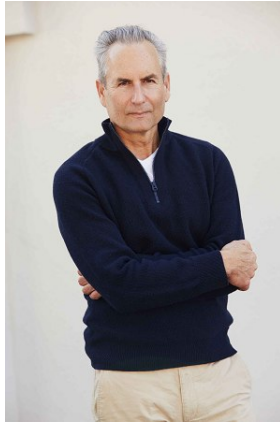

BELLA

Robin Asher

Height: 6'1 Waist: 34 Waist: 11 US Hair: Salt and Pepper Eyes: Brown

BELLA

Robin Asher

Height: 6'1 Waist: 34 Waist: 11 US Hair: Salt and Pepper Eyes: Brown