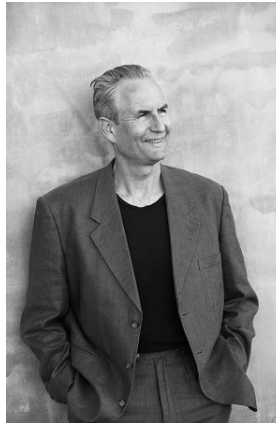

BELLA

Robin Asher

Height: 6'1 Waist: 34 Waist: 11 US Hair: Salt and Pepper Eyes: Brown

BELLA

Robin Asher

Height: 6'1 Waist: 34 Waist: 11 US Hair: Salt and Pepper Eyes: Brown