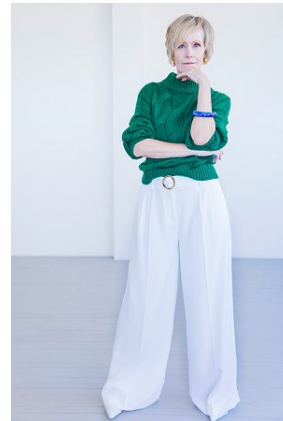

BELLA

Barbara Bingham

Height: 5'7 Bust: 32.5 Hips: 38 Waist: 27.5 Shoe: 7 US Hair: Light Blonde Eyes: Blue

BELLA

Barbara Bingham

Height: 5'7 Bust: 32.5 Hips: 38 Waist: 27.5 Shoe: 7 US Hair: Light Blonde Eyes: Blue