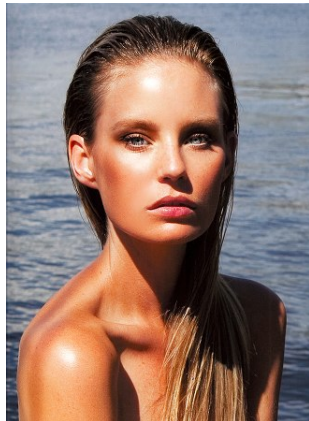

# BELLA

Teisha Lowry

Height: 5'11 Bust: 34 Hips: 36.5 Waist: 26.5 Shoe: 8.5 US Hair: Blonde Eyes: Blue