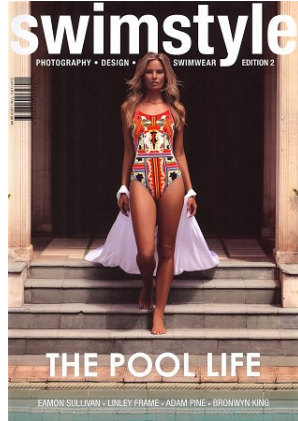

# BELLA

Teisha Lowry

Height: 5'11 Bust: 34 Hips: 36.5 Waist: 26.5 Shoe: 8.5 US Hair: Blonde Eyes: Blue