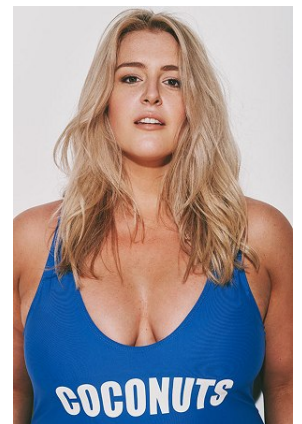

BELLA

Samantha Stanwell

Height: 5'10 Bust: 46 Hips: 48 Waist: 38 Shoe: 10 US Hair: Blonde Eyes: Brown

BELLA

Samantha Stanwell

Height: 5'10 Bust: 46 Hips: 48 Waist: 38 Shoe: 10 US Hair: Blonde Eyes: Brown