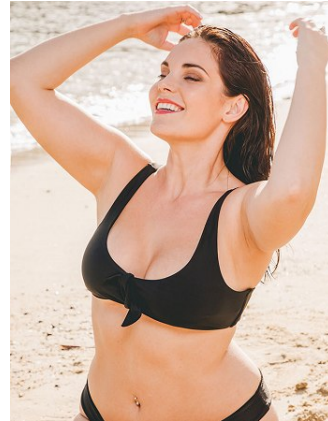

BELLA

Indiana Reed

Height: 5'8 Bust: 39.5 Hips: 44 Waist: 31 Shoe: 9 US Hair: Brown Eyes: Hazel

BELLA

Indiana Reed

Height: 5'8 Bust: 39.5 Hips: 44 Waist: 31 Shoe: 9 US Hair: Brown Eyes: Hazel