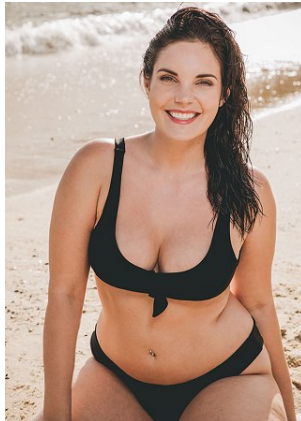

BELLA

Indiana Reed

Height: 5'8 Bust: 39.5 Hips: 44 Waist: 31 Shoe: 9 US Hair: Brown Eyes: Hazel

BELLA

Indiana Reed

Height: 5'8 Bust: 39.5 Hips: 44 Waist: 31 Shoe: 9 US Hair: Brown Eyes: Hazel