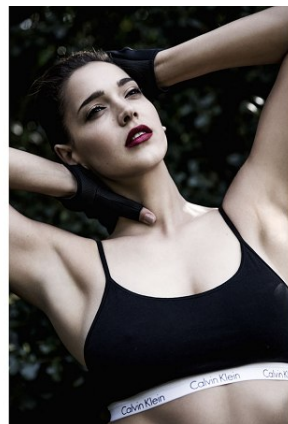

# BELLA

Emma Goodall

Height: 5'11 Bust: 36 Hips: 41 Waist: 30.5 Hair: Brunette Eyes: Brown