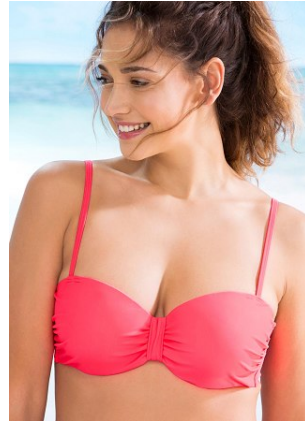

# BELLA

Emma Goodall

Height: 5'11 Bust: 36 Hips: 41 Waist: 30.5 Hair: Brunette Eyes: Brown