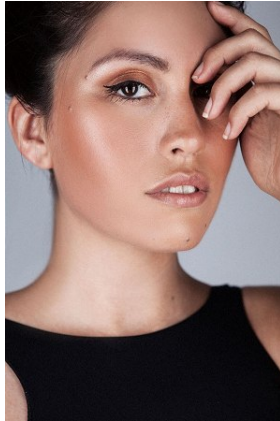

BELLA

Vivienne Palma

Height: 6'0 Bust: 38 Hips: 43 Waist: 30.5 Shoe: 10 US Hair: Brown Eyes: Brown

BELLA

Vivienne Palma

Height: 6'0 Bust: 38 Hips: 43 Waist: 30.5 Shoe: 10 US Hair: Brown Eyes: Brown