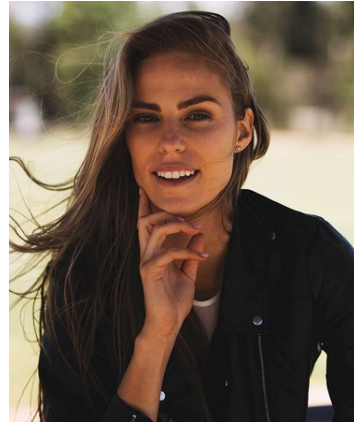

BELLA

Brenda Elliott

Height: 5'9.5 Bust: 34 Hips: 36 Waist: 26.5 Shoe: 9 US Hair: Dark Blonde Eyes: Blue

BELLA

Brenda Elliott

Height: 5'9.5 Bust: 34 Hips: 36 Waist: 26.5 Shoe: 9 US Hair: Dark Blonde Eyes: Blue