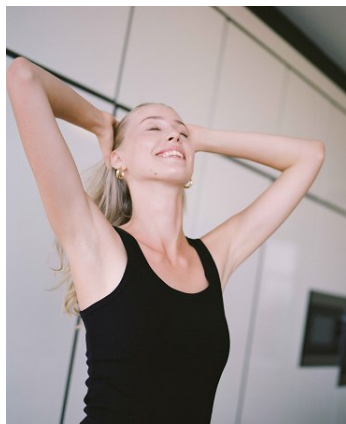

BELLA

Taylor McConell

Height: 5'11.5 Bust: 34.5 Hips: 37 Waist: 26.5 Shoe: 9.5 US Hair: Blonde Eyes: Blue

BELLA

Taylor McConell

Height: 5'11.5 Bust: 34.5 Hips: 37 Waist: 26.5 Shoe: 9.5 US Hair: Blonde Eyes: Blue